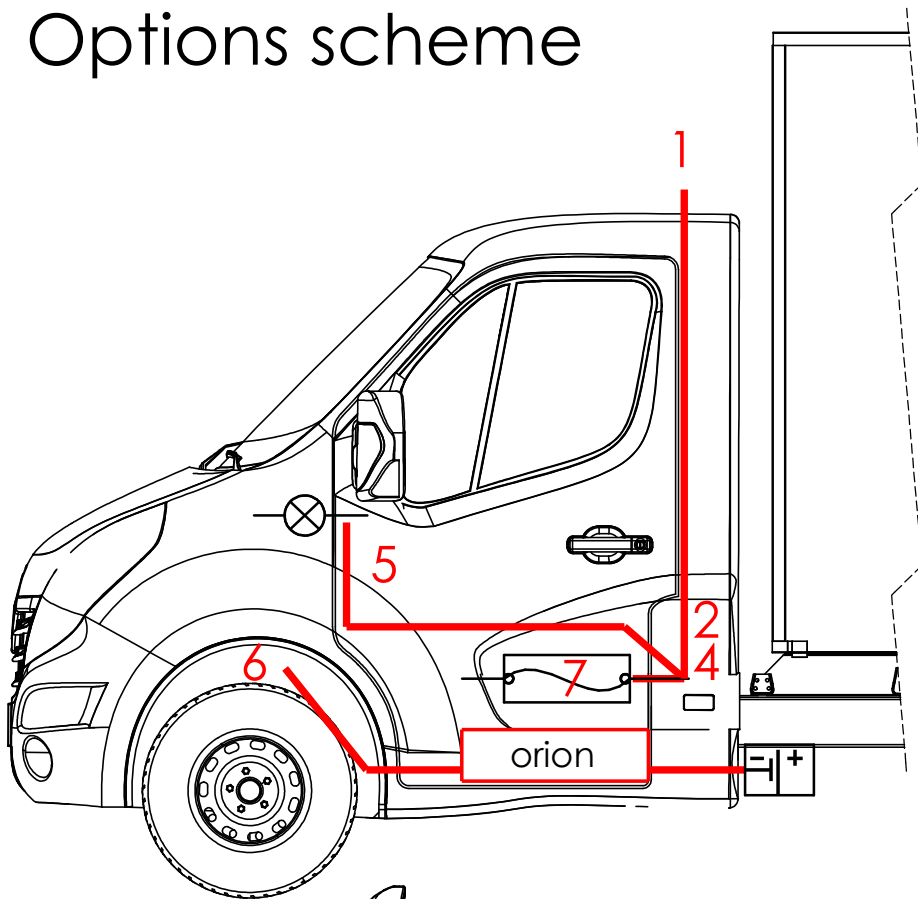

Options scheme

1 - master wiring harness

BLUE - MARKER LIGHTS
BLACK - GROUND
RED - +12V

2 - master wiring harness

WHITE - AIR COMPRESSOR
BLACK - GROUND
RED - LIGHTER
ORANGE - "ORION" SIGNAL

3 - master wiring harness
(BEHIND SEATS)

4 - end of master wiring harness

5 - charging indicator LED

BROWN - SIGNAL
RED - 12V
BLACK - GROUND

6 - master ground

7 - fuse box