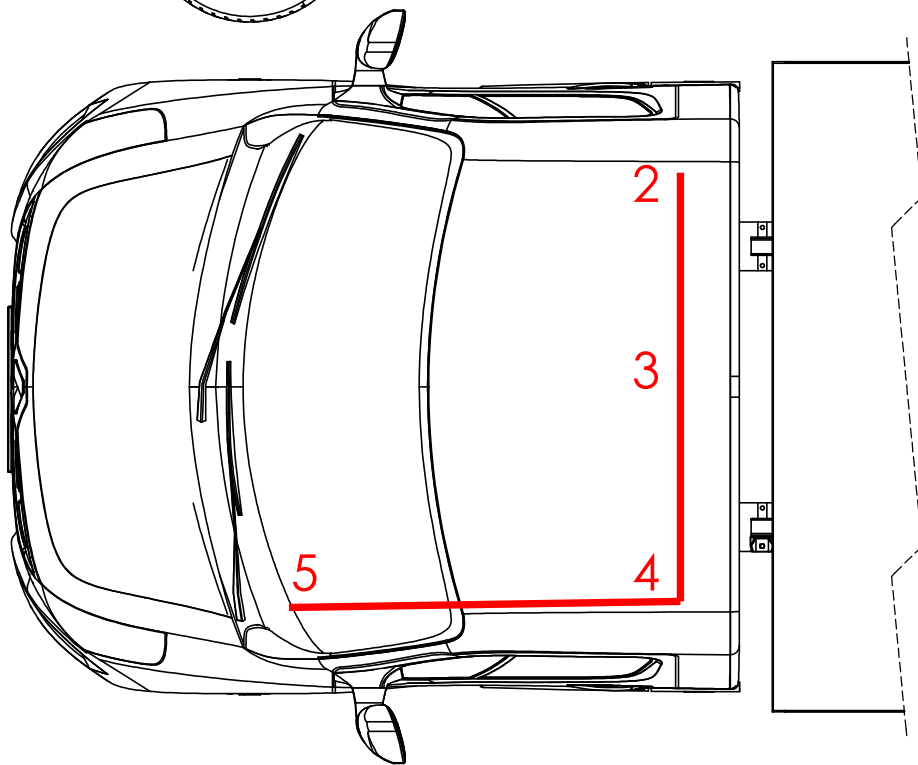

Options scheme

1 - master wiring harness

BLUE - MARKER LIGHTS
BLACK - GROUND
RED - +12V

2 - master wiring harness

WHITE - AIR COMPRESSOR
BLACK - GROUND
RED - LIGHTER
ORANGE - "ORION" SIGNAL

3 - master wiring harness
(BEHIND SEATS)

4 - end of master wiring harness

5 - charging indicator LED

BROWN - SIGNAL
RED - 12V
BLACK - GROUND

6 - master ground

7 - fuse box